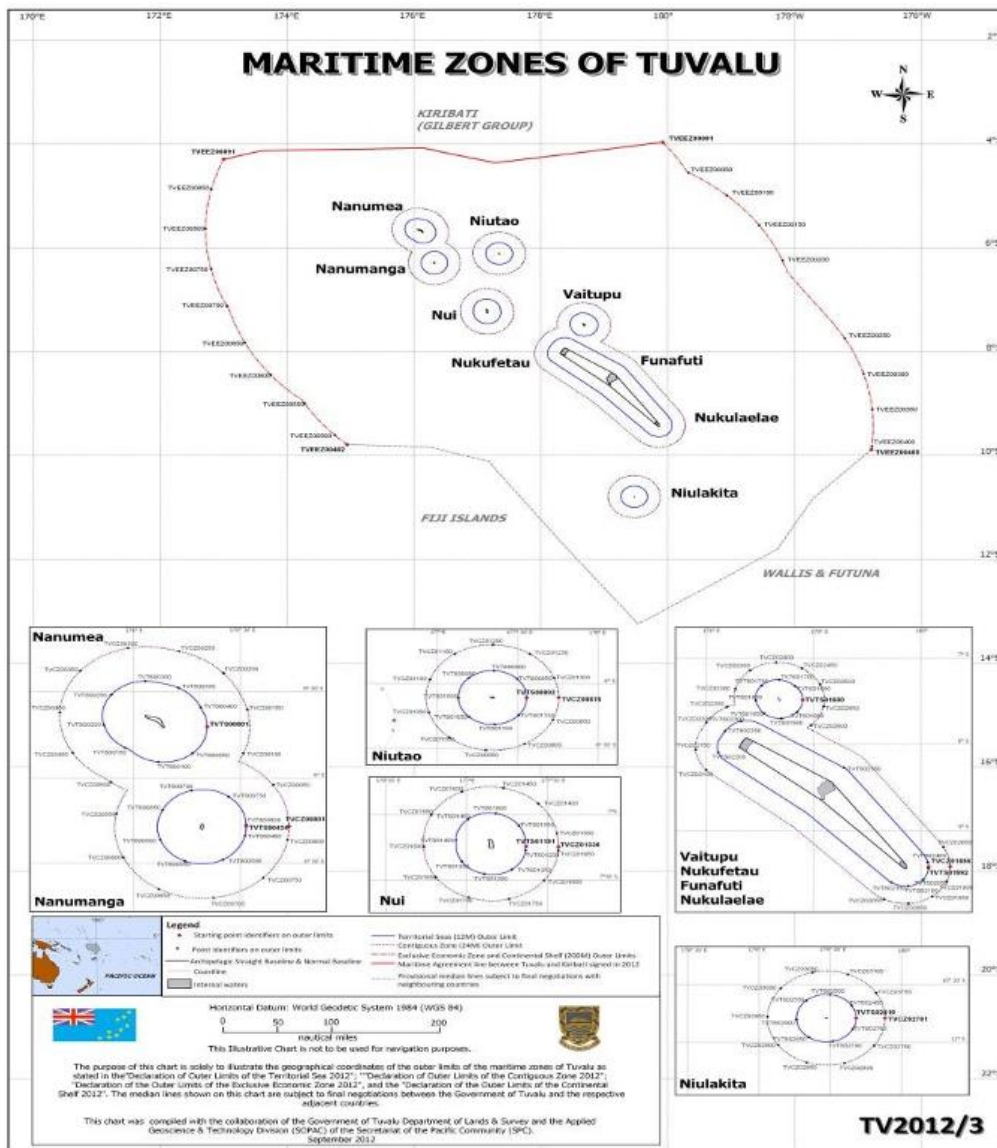

SCHEDULE 2 - ILLUSTRATIVE CHART

CHART ILLUSTRATING THE OUTER LIMITS OF THE TERRITORIAL SEA OF TUVALU

Note: This chart is provided as a general illustration of the line specified in Part 1 of the Schedule.

ENDNOTES

¹ LN 13/2012